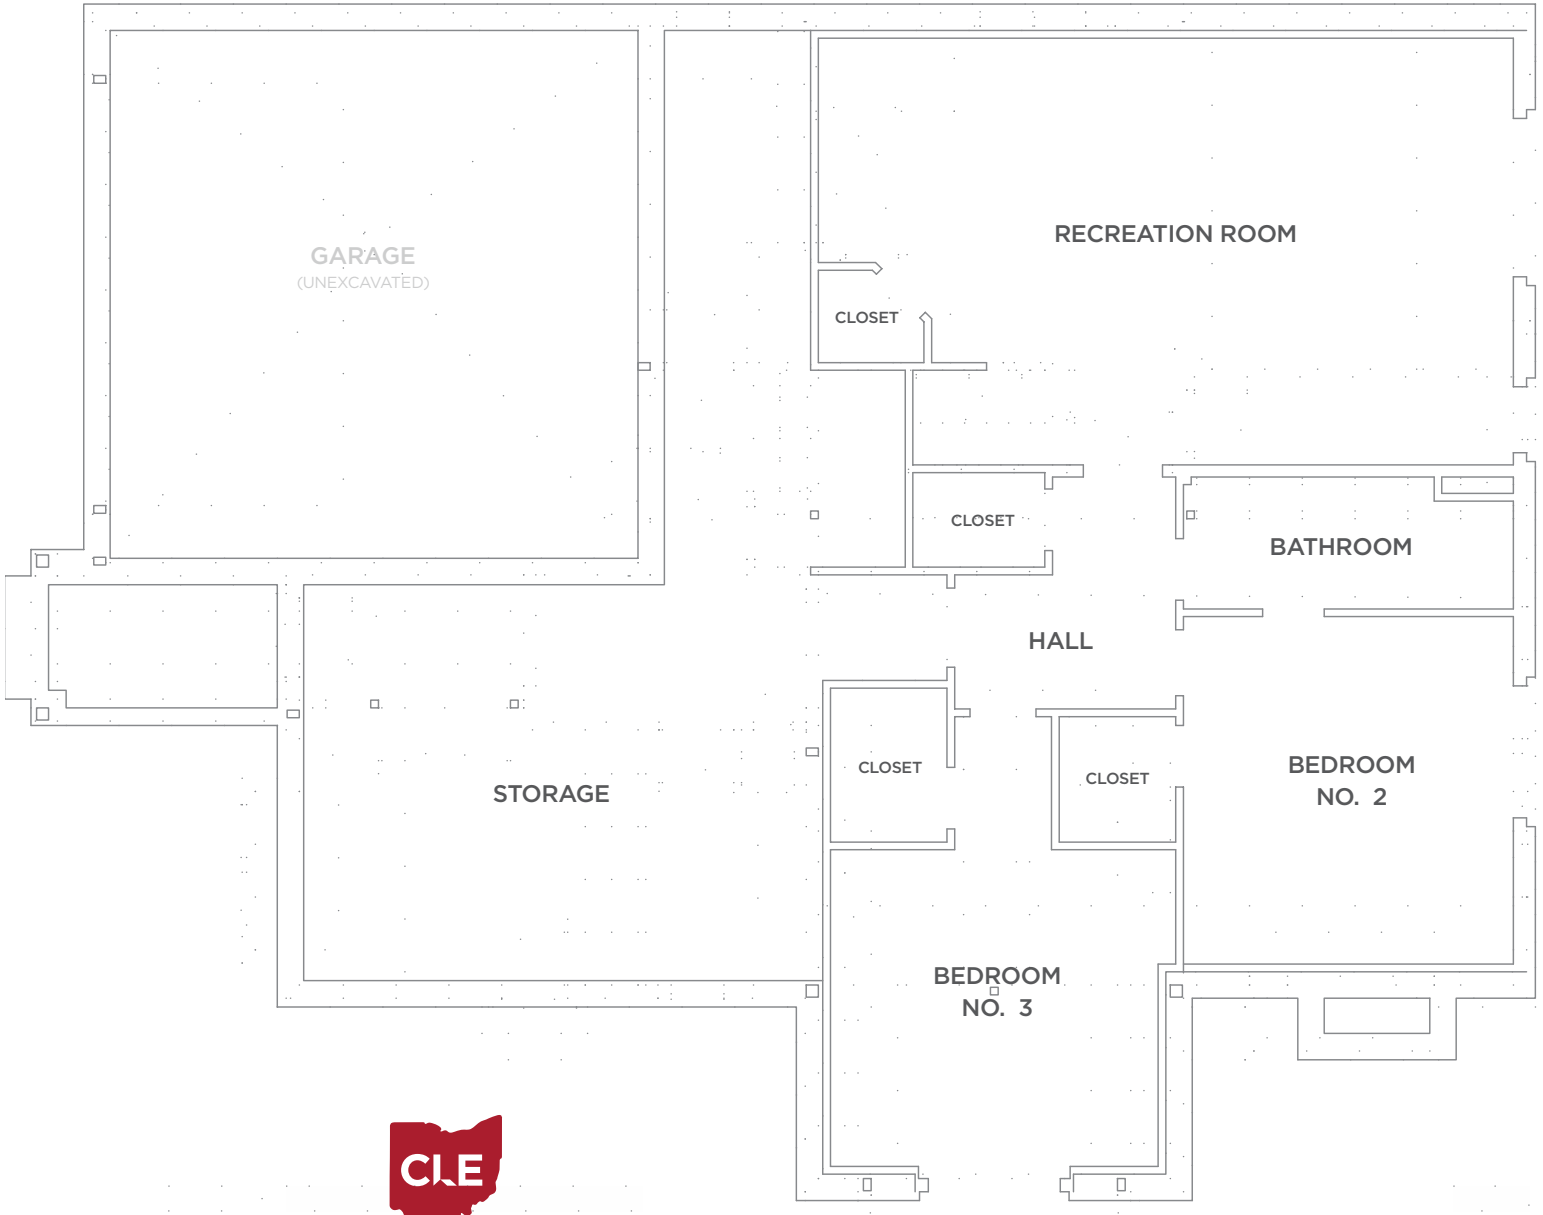

## FLOORPLANS

### I. LINCOLN FLOORPLAN

2,712SF | 3 BED | 2 1/2 BATH | PATIO | DECK | FINISHED BASEMENT

## LINCOLN FLOORPLAN