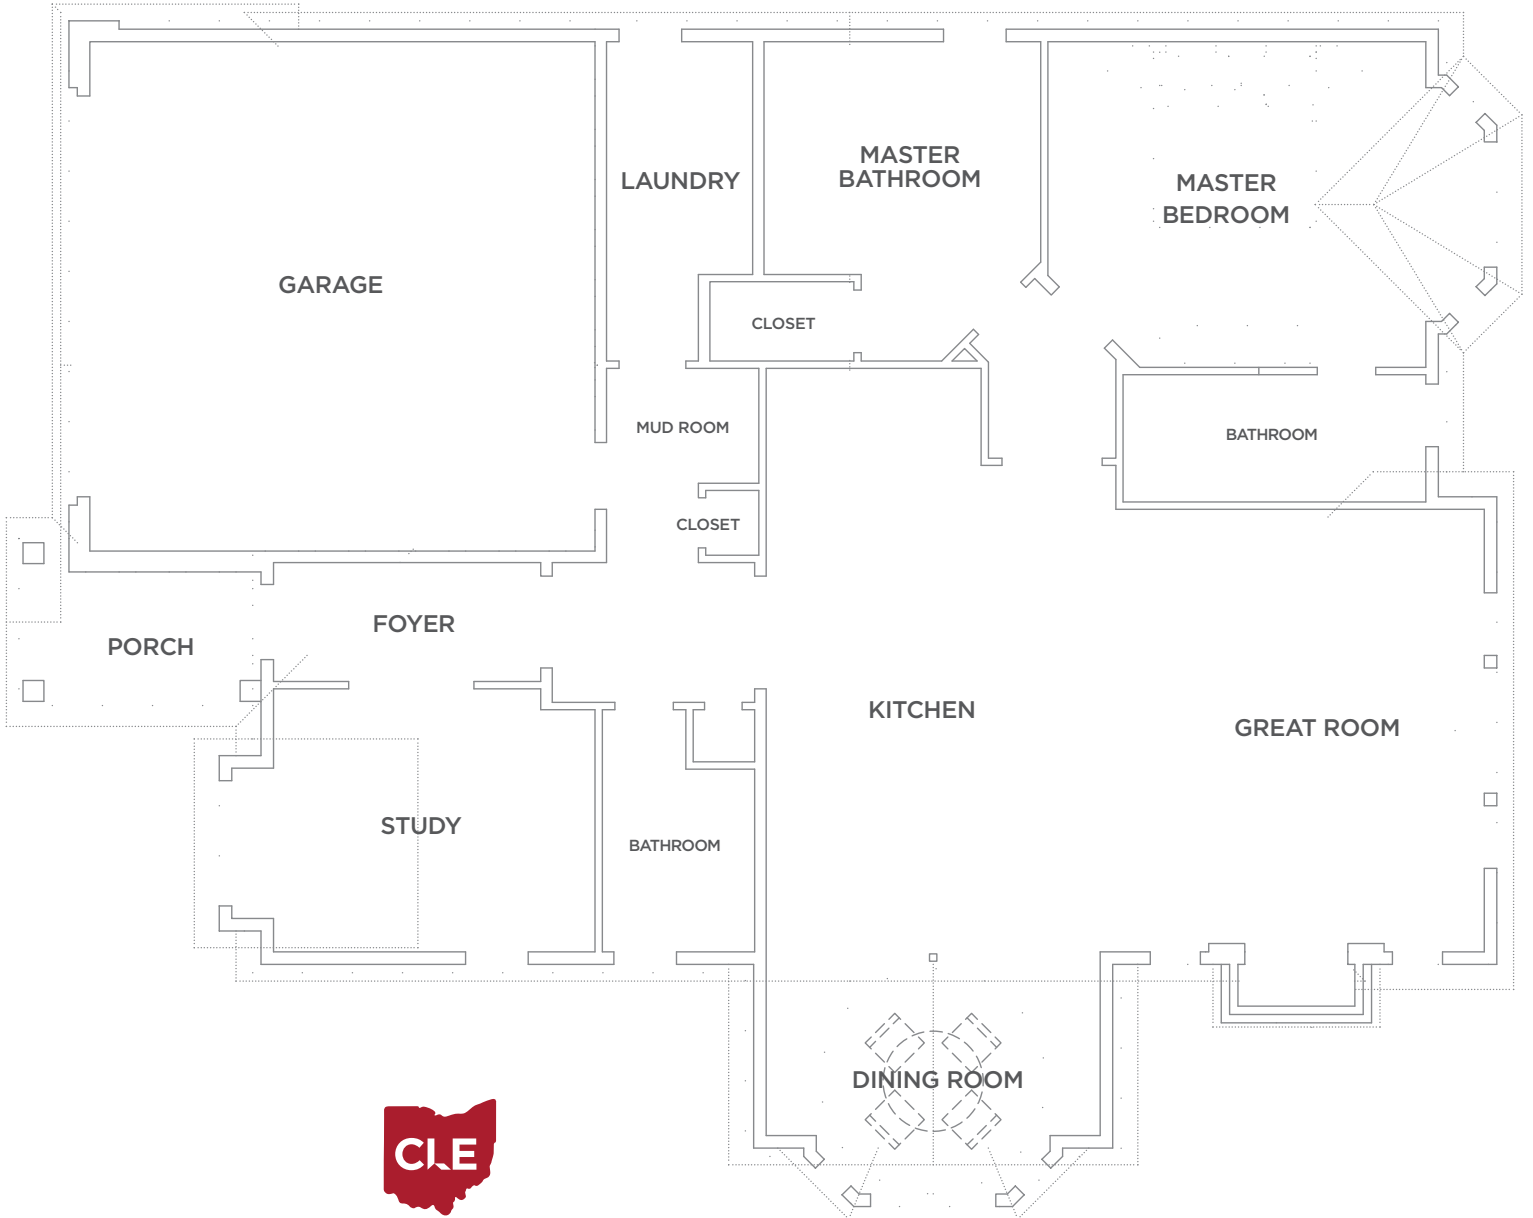

## FLOORPLANS

### I. LINCOLN FLOORPLAN

2,712SF | 3 BED | 2 1/2 BATH | PATIO | DECK | FINISHED BASEMENT

## LINCOLN FLOORPLAN